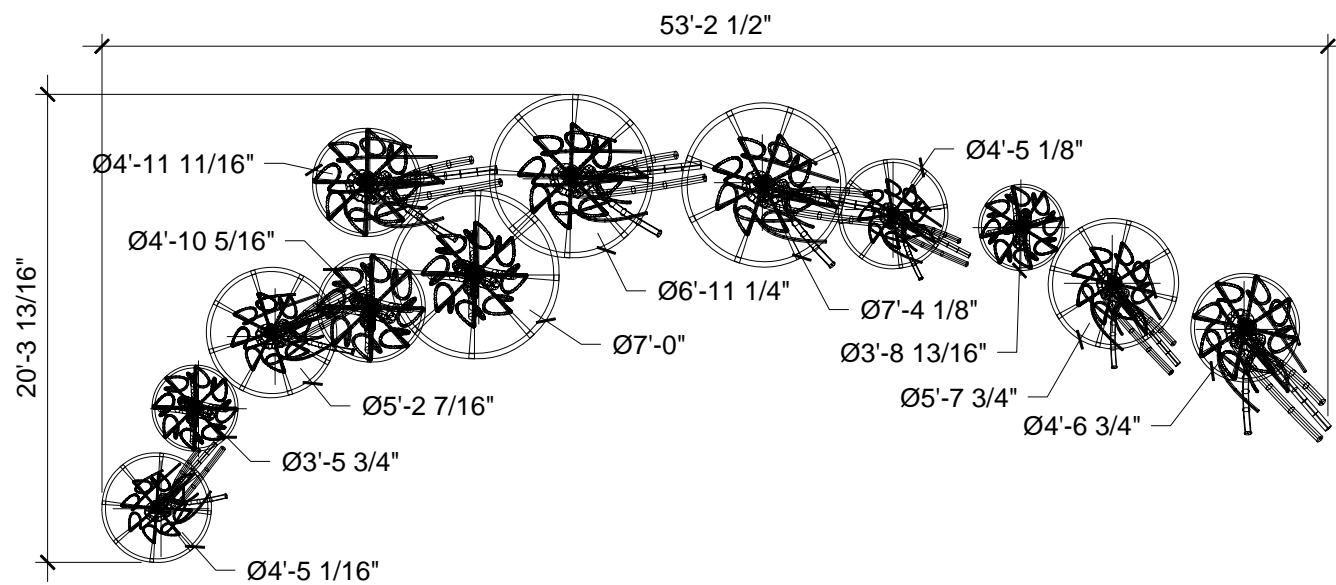

1 JELLIES ELEVATION FRONT
SCALE: 1:100

3 JELLIES ELEVATION SIDE
SCALE: 1:100

2 JELLIES PLAN
SCALE: 1:100

4 JELLIES RENDERED VIEW
SCALE: NTS

Notes: Jelly Fish Sculpture Layout

www.spikeandthemop.com
www.tdesigngroup.com