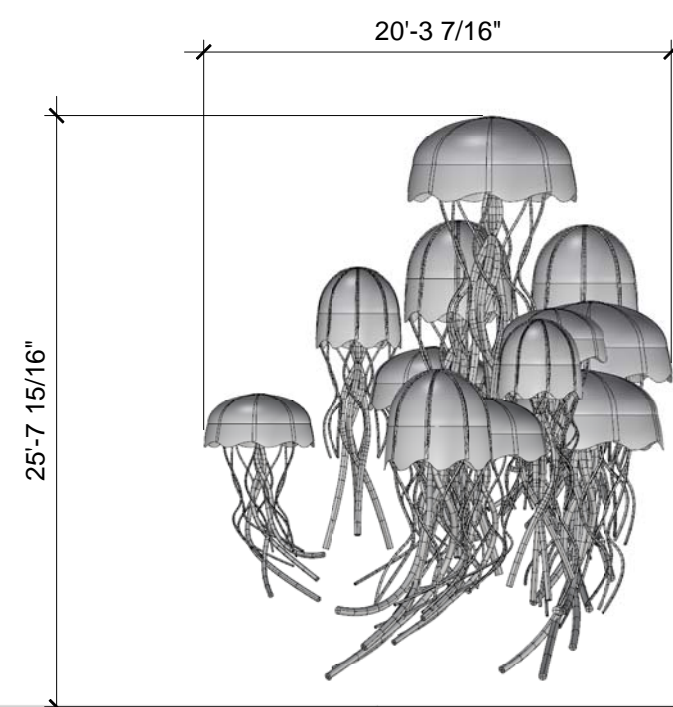

1 JELLIES ELEVATION FRONT
SCALE: 1:100

3 JELLIES ELEVATION SIDE
SCALE: 1:100

2 JELLIES PLAN
SCALE: 1:100

4 JELLIES RENDERED VIEW
SCALE: NTS

Notes: Jelly Fish Sculpture Layout

www.spikeandthemop.com
www.tdesigngroup.com